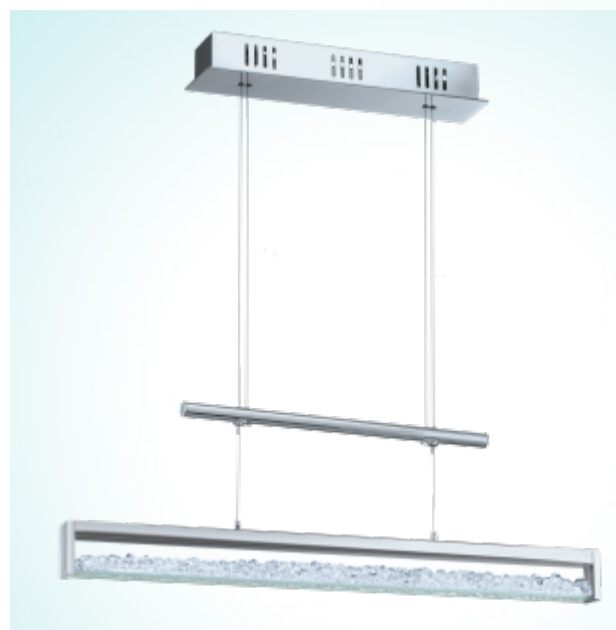

93625

CARDITO 1

LED

General Information

Article:	93625
Lighting Type:	pendant luminaire
Collection:	Avantgarde
EAN Code:	9002759936259

Dimensions

Depth:	700 mm
Width:	80 mm
Height:	1100 mm
Height-Adjustable:	750 - 1300 mm
Weight:	4.642 kg

Illuminant

Socket:	LED
Illuminant:	LED
Delivery:	incl.
Wattage:	24W
Luminous Flux:	2000 lm
Luminous Colour:	2700-5000K tuneable white
Average Lifetime:	25,000 h
LED changeable:	yes
Energy Efficiency:	A
Dimmable:	yes

Material & Colour

Enclosure Material:	aluminium, steel
Enclosure Colour:	chrome
Glass / Shade Material:	glass, crystal
Glass / Shade Colour:	clear

Functionality

Switch:	touchdimmer
Height-Adjustable:	yes

Technical Information

Protection Rating:	IP20
Protection Class:	2
Line Voltage:	220-240V,50/60Hz
Operation Voltage:	12V

Technical changes reserved